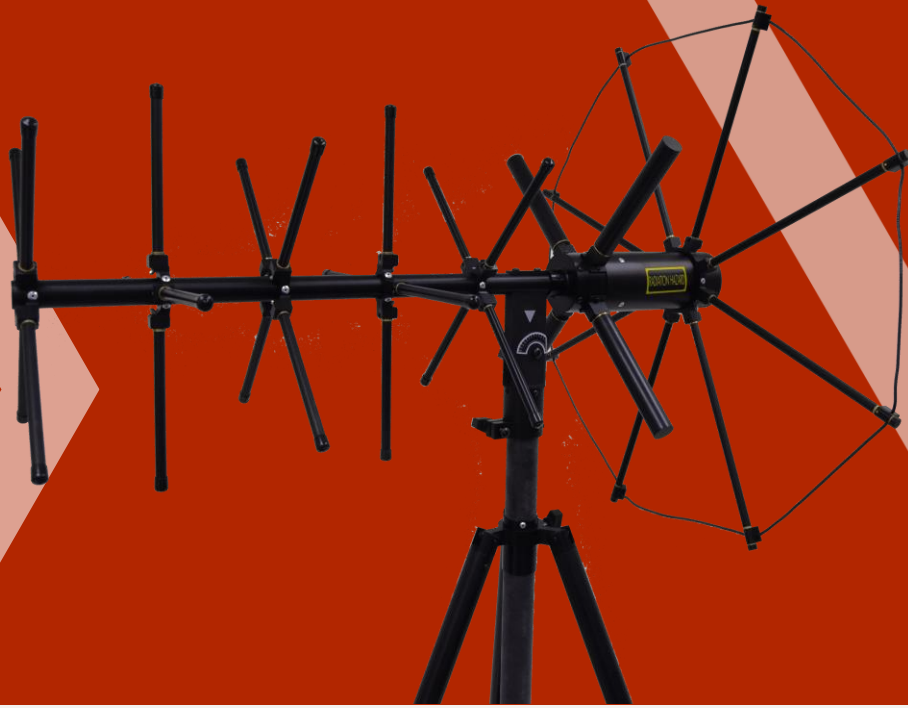

sales@ara-inc.com

ARA-3241 SERIES HIGH GAIN MUOS SATCOM ANTENNAS

The ARA-3241 Series hosts extremely rugged and portable high-gain UHF SATCOM antennas that are available in full and compact sizes. These antennas are ideal for tactical command posts and temporary fixed site applications. The compact version is ideal for operation in high winds. The right-hand circular polarized (RHCP) antenna is designed to operate from 300 to 380 MHz at 200 Watts CW. These antennas are designed with exceptionally high gain, low VSWR, and rapid deployment. The antenna complies with MIL-STD-810G environmental standards for vibration, shock, temperature, loose cargo, and immersion.

ARA

8880 Gorman Road, Laurel, MD 20723
301-937-8888 | www.ara-inc.com

sales@ara-inc.com

Revised October 2020

FEATURES

- Deployment Time: < 3 minutes
- Black Anodized Finish
- Folding Tripod with Azimuth and Elevation Adjustment
- Two 12.5ft RF cables
- Soft or Hard Case
- Standard or Compact Size
- Made in the USA 

Specifications

Specifications	
Gain	9.7 to 15.0 dBic
Frequency	300 to 380 MHz
Polarization	Right-Hand Circular
Impedance	50 Ω
VSWR	< 1.5:1
Axial Ratio	< 3 dB
Power Handling	200 Watts CW
Cables	Includes 2 RF RG-213 12.5' cables with Type-N Male to Type-N Female

Configurations

	ARA-3241	ARA-3241-HC	ARA-3241C*	ARA-3241C-HC*
Gain	9.7 to 15.0 dBic	9.7 to 15.0 dBic	+11 dBic	+11 dBic
Axial Ratio	3 dB	3 dB	2 dB	2 dB
Input Connector Type	N-Type Male	N-Type Male	N-Type Female	N-Type Female
Weight	34 lbs	34 lbs	20 lbs	20 lbs
Storage	Storage Bag	Hard Case**	Storage Bag	Hard Case**
Wind Speed	Up to 80 MPH	Up to 80 MPH	Up to 160 MPH	Up to 160 MPH
Director Sets (2 each)	Included	Included	N/A	N/A
Dimensions	72" Height, 78" Length when Deployed	72" Height, 78" Length when Deployed	70" Height, 34" Length when Deployed	70" Height, 34" Length when Deployed
*Coming Soon				
**Hard Case: 13.5" x 12" x 37", 4.9 lbs				